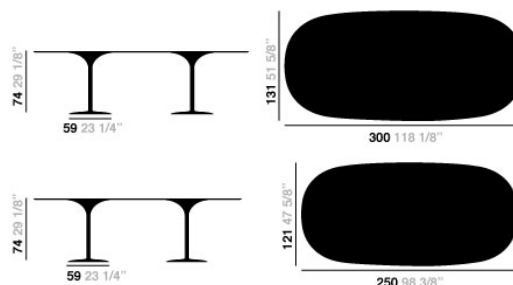

Duna / 2 Circle Bases Table, h 74

Design by Lievore Altherr Molina, 2000

Art. D099: LM 131 x 300 cm - 51 5/8" x 118 1/8"

Art. D072: LM 121 x 250 cm - 47 5/8" x 98 3/8"

Table with polished or satin stainless steel double base, white lacquered steel columns and oval top in white embossed MDF or in laminate. Height: 74 cm - 29 1/8"

Dimensions*

* Files CAD 2D - 3D available for download at www.arper.com

Base finish

LU2
Shiny
stainless
steel

S03
Brushed
stainless
steel

Column finish

V12
Verniciato
bianco
lucido

Top Finishing Options

Top laminate

LM1

LM3

LM5

Shipment Details

Art. D099	kg	m ³	lb	ft ³
1 PCS = 7 boxes	191.48	1.076	421.256	38.005
Art. D072	kg	m ³	lb	ft ³
1 PCS = 7 boxes	172.98	0.993	380.556	35.056

Opzioni e accessori

Cable
grommet