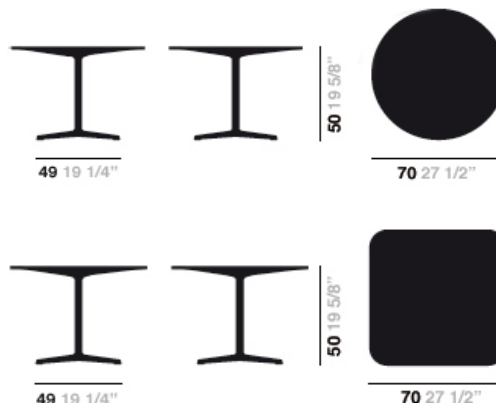

Ginger / H 50

Design Jean-Marie Massaud, 2010

Art. 3204: Mdf MD Ø 70 cm - Ø 27 1/2"

Art. 3205: Mdf MD 70 x 70 cm - 27 1/2" x 27 1/2"

Low table with polished or painted aluminum structure and round or square polypropylene top available in white, black or grey (also bi-colour). Base fitted with adjustable glides in the same finish as the structure. Height 50 cm - 19 5/8".

Dimensions*

* Files CAD 2D - 3D available for download at www.arper.com

Base finishes

LU1
Aluminum
finish steel

V12 Vern.
lacquered
matt

V41 Grey
laquered
semi matt

V39 Black
lacquered
matt

Shipment details

	kg	m ³	lb	ft ³
Art. 3204				
1 PCS = 2 boxes	11.5	0.222	25.3	7.839
Art. 3205				
1 PCS = 2 boxes	11.5	0.222	25.3	7.84

Top finishing options

Polypropylene one colour

PO101

PO103

PO109

Only for painted version